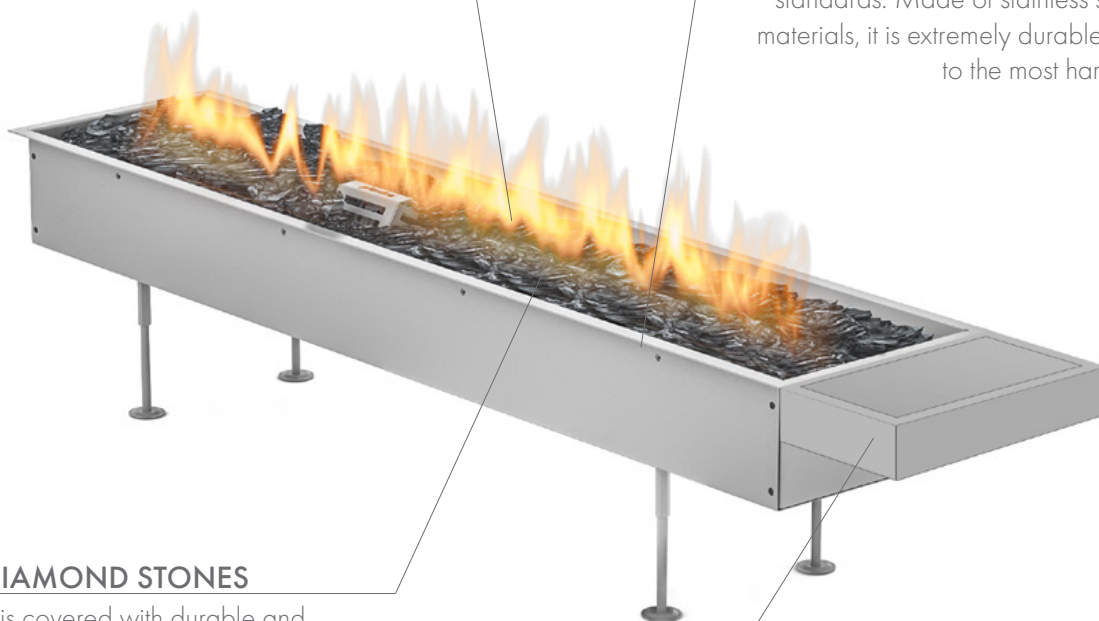

GALIO INSERT MANUAL 1000

MANUAL OUTDOOR GAS BURNER

Gas Technology

GAS TECHNOLOGY

A gas fireplaces burner with two fuel options - LPG or Natural Gas. A perfect combination for custom outdoor fire designs.

BEST BUILD QUALITY

The product is built to the highest quality standards. Made of stainless steel and best materials, it is extremely durable and resistant to the most harsh conditions.

BLACK DIAMOND STONES

The burner is covered with durable and heat-resistant decorative stones.

MANUAL CONTROL

Galio introduces an intuitive control system that allow you to control the flame with a single knob. Simply rotate it to set the flame height at the desired level.

Galio Insert Manual 1000

(Gas Technology)

Fuel type	Natural Gas / LPG
Heat output	(NG) max. 13.6 kW (LPG) max. 11.8 kW
Gas consumption	(NG) max. 1.22 m ³ /h (LPG) max. 0.93 kg/h
Gas pressure	(NG) 20 mbar (LPG) 37 mbar
Total gas hose length	4 meters (measured from valve to pressure regulator)
Flame height regulation	yes
Weight	13.0 kg
Flue	not required
Power supply	control panel: 1 x AAA battery
Materials	steel, tempered glass
Decorative accessories	black diamond stones
Application	for outdoor use only