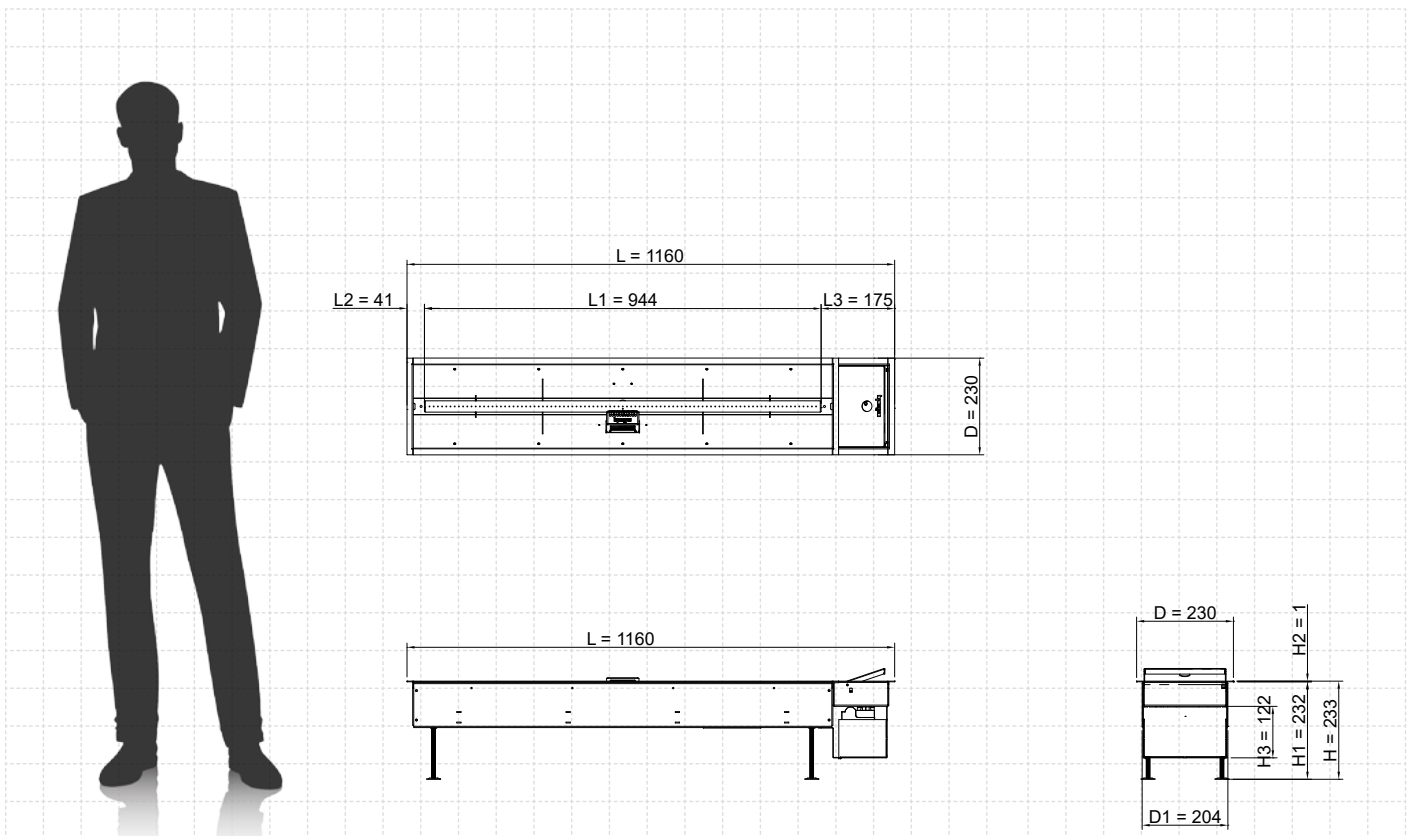

Galio Insert Manual 1000

(Gas Technology)

Fuel type	Natural Gas / LPG
Heat output	(NG) max. 13.6 kW (LPG) max. 11.8 kW
Gas consumption	(NG) max. 1.22 m³/h (LPG) max. 0.93 kg/h
Gas pressure	(NG) 20 mbar (LPG) 37 mbar
Total gas hose length	4 meters (measured from valve to pressure regulator)
Flame height regulation	yes
Weight	13.0 kg
Flue	not required
Power supply	control panel: 1 x AAA battery
Materials	steel, tempered glass
Decorative accessories	black diamond stones
Application	for outdoor use only