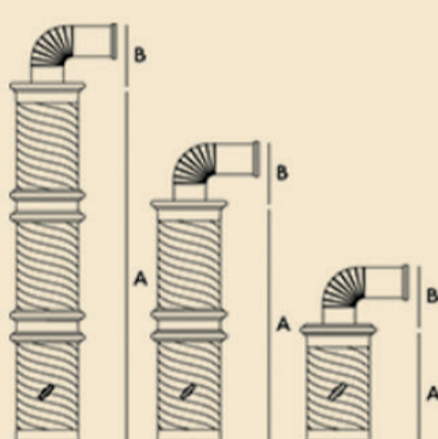

Gloss

Mat

Metal Finishing

SIZES AND DIMENSIONS

A - Height of the body	123 cm
B - Height of the column	209 cm
C - Width	15,5 cm
D - Width	93 cm
E - Depth	71 cm
F - Pipe axis distance - rear side	35,5 cm
G - Pipe axis distance - lateral side	46,5 cm
G - Pipe axis distance - lateral side	36 cm

PIPES AND COLUMNS

A / B - Column with intermediate	126 / 85,5 / 43 cm
A / B - Column intermediate	18,5 cm

ACCESSORIES

Ceiling protection plate

Pipe / Elbow / Rosette

A - Pipe	Ø 12 cm / h 15 cm
B - Pipe	Ø 12 cm / h 25 cm
C - Pipe	Ø 12 cm / h 50 cm
D - Pipe	Ø 12 cm / h 100 cm
E - Elbow	90° / Ø 12 cm
F - Elbow	45° / Ø 12 cm
G - Rosette	Ø 12 cm