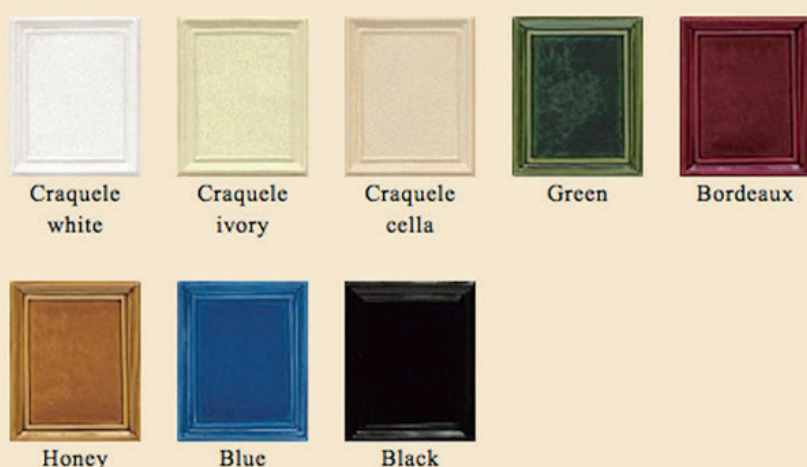

Gloss

Mat

Metal Finishing

SIZES AND DIMENSIONS

A - Height of the body	123 cm
B - Height of the column	209 cm
C - Width	15,5 cm
D - Width	93 cm
E - Depth	71 cm
F - Pipe axis distance - rear side	35,5 cm
G - Pipe axis distance - lateral side	46,5 cm
G - Pipe axis distance - lateral side	36 cm