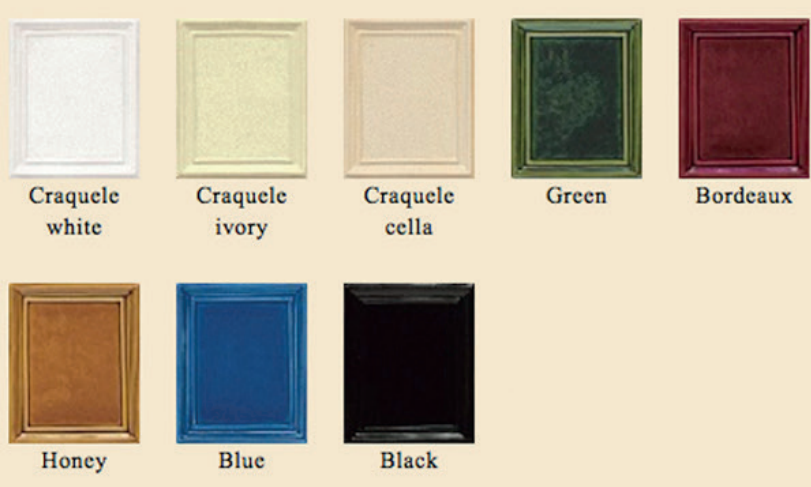

Gloss

Mat

Hand-Worked

Metal Finishing

SIZES AND DIMENSIONS

A - Height of the body	123,5 cm
B - Height of the column	60 cm
C - Width	16 cm
D - Width	68 cm
E - Depth	50 cm
F - Pipe axis distance - rear side	20,5 cm
G - Pipe axis distance - lateral side	34 cm