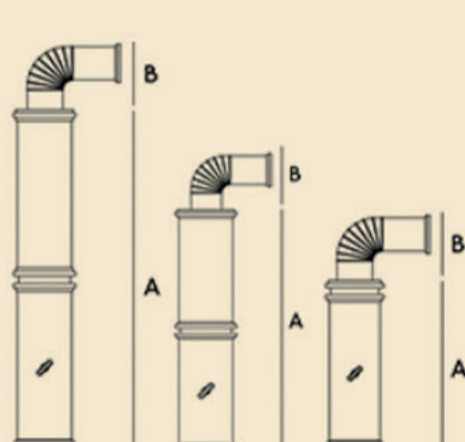

Gloss

Mat

Hand-Worked

Metal Finishing

SIZES AND DIMENSIONS

A - Height of the body	123,5 cm
B - Height of the column	60 cm
C - Width	16 cm
D - Width	68 cm
E - Depth	50 cm
F - Pipe axis distance - rear side	20,5 cm
G - Pipe axis distance - lateral side	34 cm

PIPES AND COLUMNS

A / B - Column with intermediate	116 / 92 / 59,5 cm
A / B - Column intermediate	16 / 16,5 cm

ACCESSORIES

Ceiling protection plate

Pipe / Elbow / Rosette

A - Pipe	Ø 12 cm / h 15 cm
B - Pipe	Ø 12 cm / h 25 cm
C - Pipe	Ø 12 cm / h 50 cm
D - Pipe	Ø 12 cm / h 100 cm
E - Elbow	90° / Ø 12 cm
F - Elbow	45° / Ø 12 cm
G - Rosette	Ø 12 cm

Black metal pipe

A - Height column	97 / 73 / 50 cm
B - Height elbow	17 cm