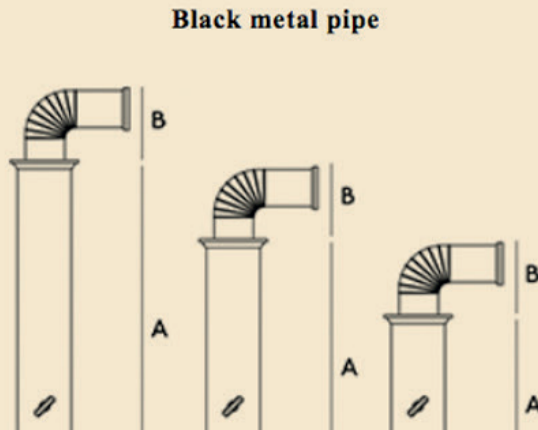

Gloss

Mat

Hand-Worked

Metal Finishing

SIZES AND DIMENSIONS

A - Height of the body	123,5 cm
B - Height of the column	60 cm
C - Width	16 cm
D - Width	68 cm
E - Depth	50 cm
F - Pipe axis distance - rear side	20,5 cm
G - Pipe axis distance - lateral side	34 cm

PIPES AND COLUMNS

A / B - Column with intermediate	116 / 92 / 59,5 cm
A / B - Column intermediate	16 / 16,5 cm

ACCESSORIES

Ceiling protection plate

Pipe / Elbow / Rosette

A - Pipe	Ø 12 cm / h 15 cm
B - Pipe	Ø 12 cm / h 25 cm
C - Pipe	Ø 12 cm / h 50 cm
D - Pipe	Ø 12 cm / h 100 cm
E - Elbow	90° / Ø 12 cm
F - Elbow	45° / Ø 12 cm
G - Rosette	Ø 12 cm

Black metal pipe

A - Height column	97 / 73 / 50 cm
B - Height elbow	17 cm