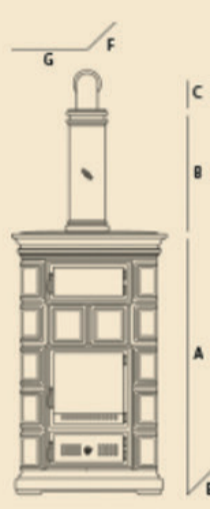

Gloss

Mat

Hand-Worked

Metal Finishing

SIZES AND DIMENSIONS

A - Height of the body	123,5 cm
B - Height of the column	60 cm
C - Width	16 cm
D - Width	68 cm
E - Depth	50 cm
F - Pipe axis distance - rear side	20,5 cm
G - Pipe axis distance - lateral side	34 cm

PIPES AND COLUMNS

A / B - Column with intermediate	116 / 92 / 59,5 cm
A / B - Column intermediate	16 / 16,5 cm

ACCESSORIES

Ceiling protection plate

Pipe / Elbow / Rosette

A - Pipe	Ø 12 cm / h 15 cm
B - Pipe	Ø 12 cm / h 25 cm
C - Pipe	Ø 12 cm / h 50 cm
D - Pipe	Ø 12 cm / h 100 cm
E - Elbow	90° / Ø 12 cm
F - Elbow	45° / Ø 12 cm
G - Rosette	Ø 12 cm

Black metal pipe

A - Height column	97 / 73 / 50 cm
B - Height elbow	17 cm