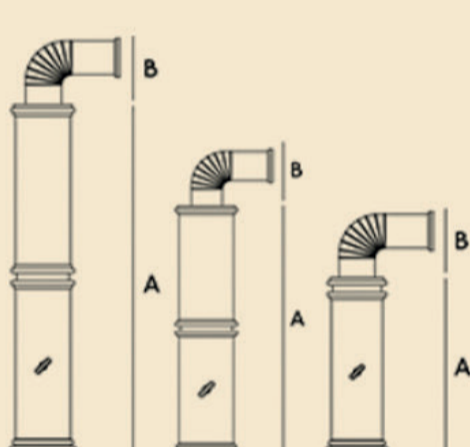

Gloss

Mat

Hand-Worked

Metal Finishing

SIZES AND DIMENSIONS

A - Height of the body	134 cm
B - Height of the column	65 cm
C - Width	18 cm
D - Width	79 cm
E - Depth	57 cm
F - Pipe axis distance - rear side	23,5 cm
G - Pipe axis distance - lateral side	39,5 cm

PIPES AND COLUMNS

A / B - Column with intermediate	125,5 / 92 / 64 cm
A / B - Column intermediate	18 / 16,5 cm

ACCESSORIES

Ceiling protection plate

Pipe / Elbow / Rosette

A - Pipe	Ø 12 cm / h 15 cm
B - Pipe	Ø 12 cm / h 25 cm
C - Pipe	Ø 12 cm / h 50 cm
D - Pipe	Ø 12 cm / h 100 cm
E - Elbow	90° / Ø 12 cm
F - Elbow	45° / Ø 12 cm
G - Rosette	Ø 12 cm

Black metal pipe

A - Height column	97 / 73 / 50 cm
B - Height elbow	17 cm