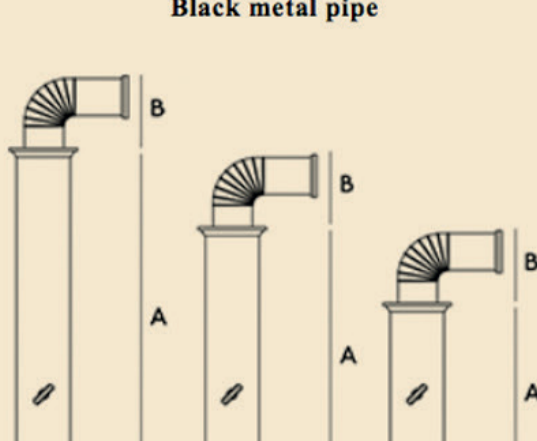

Gloss

Mat

Hand-Worked

Metal Finishing

SIZES AND DIMENSIONS

A - Height of the body	134 cm
B - Height of the column	65 cm
C - Width	18 cm
D - Width	79 cm
E - Depth	57 cm
F - Pipe axis distance - rear side	23,5 cm
G - Pipe axis distance - lateral side	39,5 cm

PIPES AND COLUMNS

A / B - Column with intermediate	125,5 / 92 / 64 cm
A / B - Column intermediate	18 / 16,5 cm

ACCESSORIES

Ceiling protection plate

Pipe / Elbow / Rosette

A - Pipe	Ø 12 cm / h 15 cm
B - Pipe	Ø 12 cm / h 25 cm
C - Pipe	Ø 12 cm / h 50 cm
D - Pipe	Ø 12 cm / h 100 cm
E - Elbow	90° / Ø 12 cm
F - Elbow	45° / Ø 12 cm
G - Rosette	Ø 12 cm

Black metal pipe

A - Height column	97 / 73 / 50 cm
B - Height elbow	17 cm