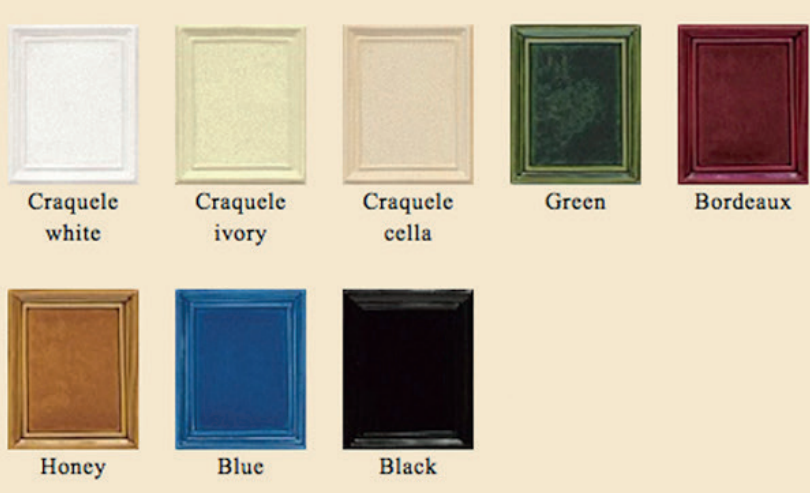

Gloss

Mat

Hand-Worked

Metal Finishing

SIZES AND DIMENSIONS

A - Height of the body	134 cm
B - Height of the column	65 cm
C - Width	18 cm
D - Width	79 cm
E - Depth	57 cm
F - Pipe axis distance - rear side	23,5 cm
G - Pipe axis distance - lateral side	39,5 cm