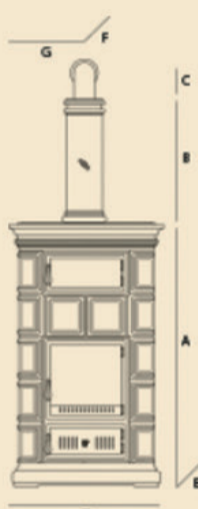

Gloss

Mat

Hand-Worked

Metal Finishing

SIZES AND DIMENSIONS

A - Height of the body	134 cm
B - Height of the column	65 cm
C - Width	18 cm
D - Width	79 cm
E - Depth	57 cm
F - Pipe axis distance - rear side	23,5 cm
G - Pipe axis distance - lateral side	39,5 cm

PIPES AND COLUMNS

A / B - Column with intermediate	125,5 / 92 / 64 cm
A / B - Column intermediate	18 / 16,5 cm

ACCESSORIES

Ceiling protection plate

Pipe / Elbow / Rosette

A - Pipe	Ø 12 cm / h 15 cm
B - Pipe	Ø 12 cm / h 25 cm
C - Pipe	Ø 12 cm / h 50 cm
D - Pipe	Ø 12 cm / h 100 cm
E - Elbow	90° / Ø 12 cm
F - Elbow	45° / Ø 12 cm
G - Rosette	Ø 12 cm

Black metal pipe

A - Height column	97 / 73 / 50 cm
B - Height elbow	17 cm