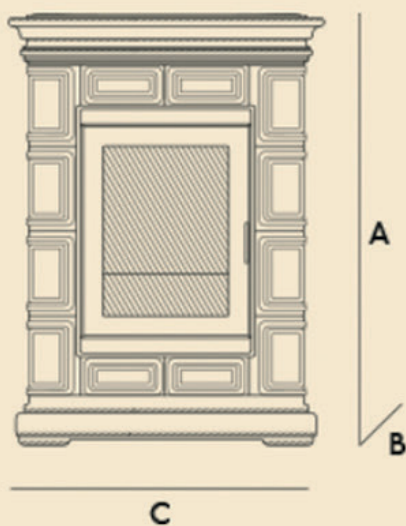

White + decor
(Green + Pink +
Orange)

Metal Finishing

Black

Nichel -
Matt

SIZES AND DIMENSIONS

A - Height	112 cm
B - Depth	60 cm
C - Width	80 cm