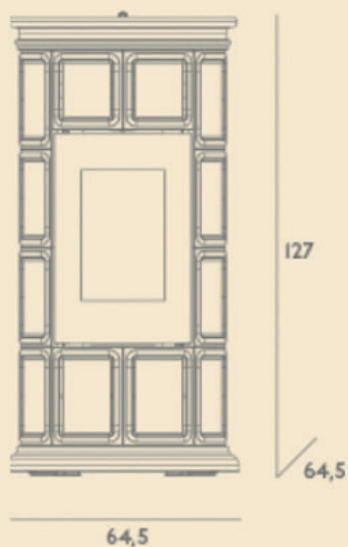

Matt black

SIZES AND DIMENSIONS

A - Height	127 cm
B - Depth	64.5 cm
C - Width	64.5 cm
