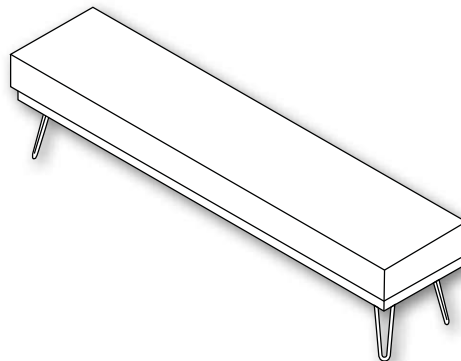

Orebro

Give your living space a grand centerpiece with the Orebro bench. With its modern contemporary feel it will work perfectly for those looking for a more modern setting.