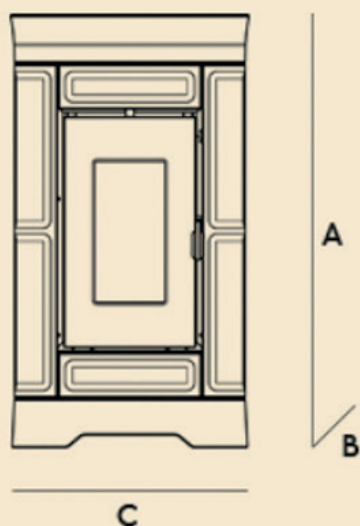

Matt black

SIZES AND DIMENSIONS

A - Height	103.0 cm
B - Depth	53.8 cm
C - Width	56.8 cm
