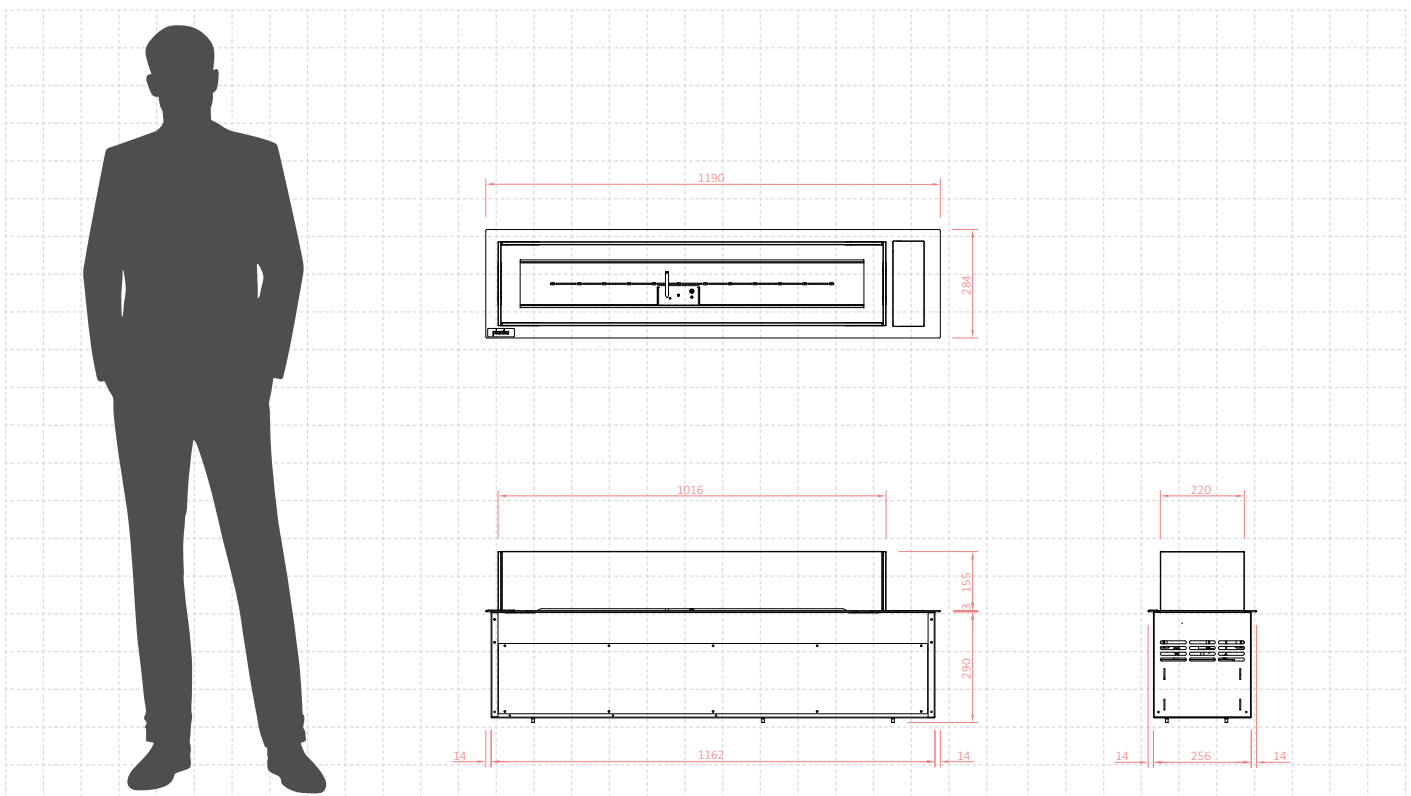

Cabo Burner

(BEV Technology®)

Fuel tank capacity	10.5 L
Maximum burn time	15 hours
Maximum heat output	9.4 kW
Minimum room cubature	94 m³
Flame height regulation	6 stages
Weight	43.0 kg
Fuel type	bioethanol 95 - 96,6%
Flue	not required
Air change rate	1 space volume per hour
Power supply	230 V
Finish	brushed stainless steel, black powder coating
Materials	stainless steel, galvanized steel, toughened glass
Application	for outdoor and indoor use

CONTROL OPTIONS

included

included

'FLA3 NET-ZERO' APP

Control the fire with your smartphone!

All product specifications and data are subject to change without notice and are believed to be accurate as of the date hereof. Planika Sp. z o.o., its affiliates, agents, and employees, and all persons acting on its or their behalf (collectively, "Planika Sp. z o.o."), disclaim any and all liability for any errors, inaccuracies or incompleteness contained in any document or in any other disclosure relating to any product. To the maximum extent permitted by applicable law, Planika Sp. z o.o. disclaims any and all liability arising out of the application or use of any product. This document does not expand or otherwise modify Planika Sp. z o.o.'s terms and conditions of purchase, including but not limited to the warranty expressed therein. No license, express or implied, by estoppel or otherwise, to any intellectual property rights is granted by this document or by any conduct of Planika Sp. z o.o.. Customers using or selling Planika Sp. z o.o.'s products not expressly indicated for use in such applications do so entirely at their own risk and agree to fully indemnify Planika Sp. z o.o. for any damages arising or resulting from such use or sale. The images are indicative only.