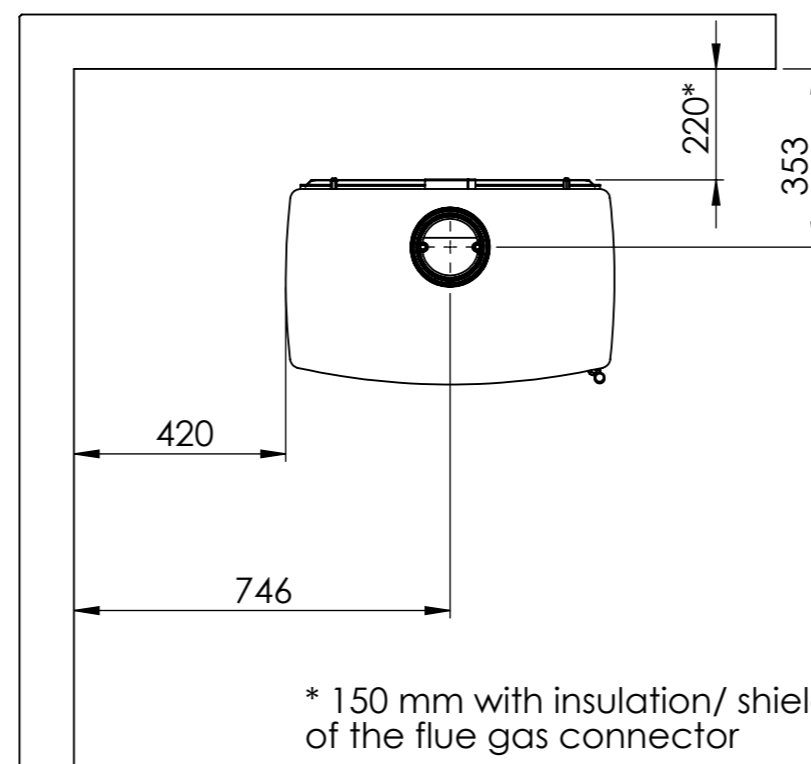

Serie	Inspire
Description	Inspire 55H

* 150 mm with insulation/ shielding of the flue gas connector