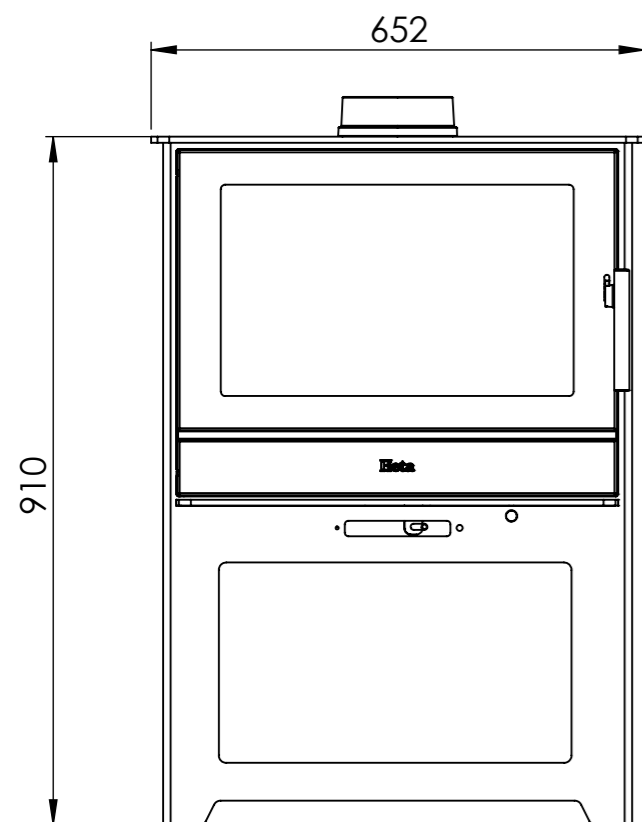

Serie	Inspire
Description	Inspire 55H

* 150 mm with insulation/ shielding of the flue gas connector