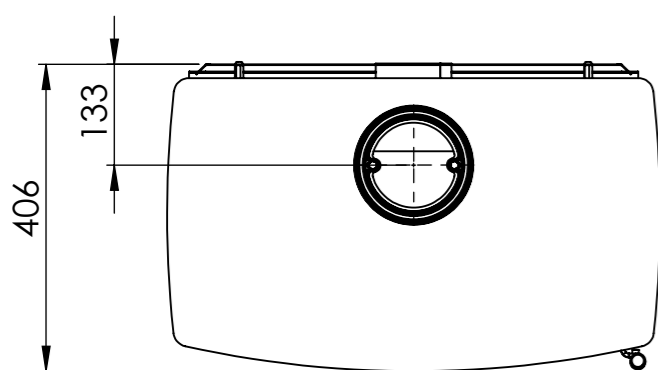

Serie	Inspire
Description	Inspire 55H

* 150 mm with insulation/ shielding of the flue gas connector