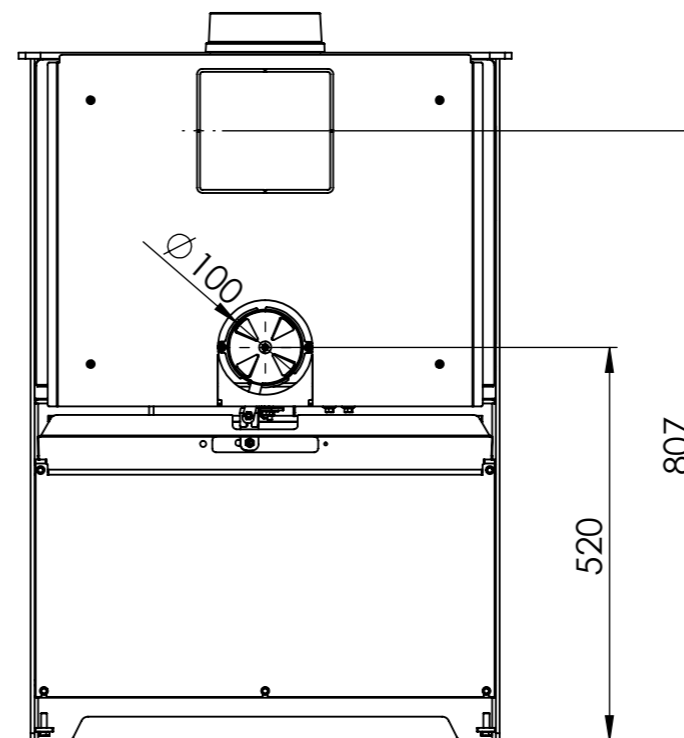

Serie	Inspire
Description	Inspire 55H

* 150 mm with insulation/ shielding of the flue gas connector