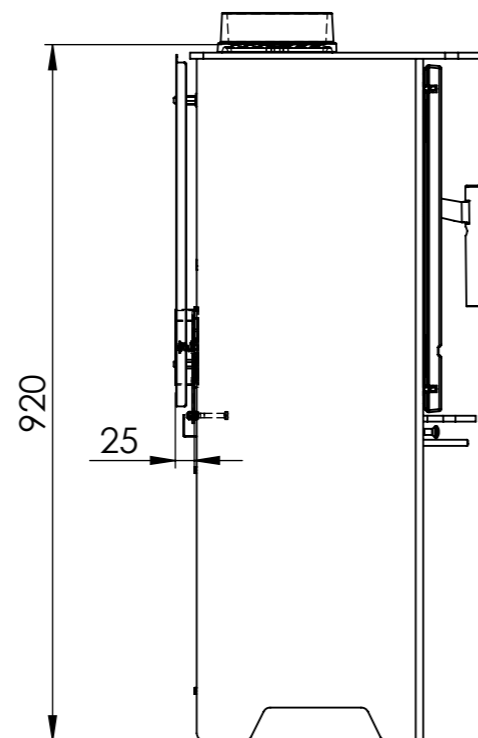

Serie	Inspire
Description	Inspire 55H

* 150 mm with insulation/ shielding of the flue gas connector