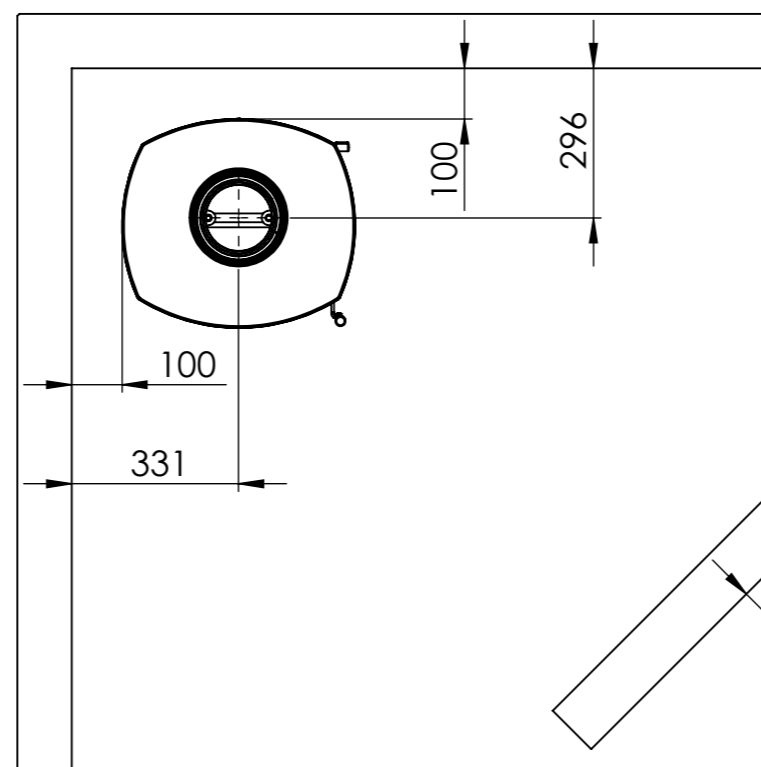

Serie	Scan-Line 7
Description	Scan-Line 7B with log-store

External fresh air from behind

External fresh air from behind Below from stove

External fresh air from below

Scan-Line 7B	A	B	D	H
Steel	195	462	415	1168
Stone top	196	470	416	1197
Stone	196	470	416	1198