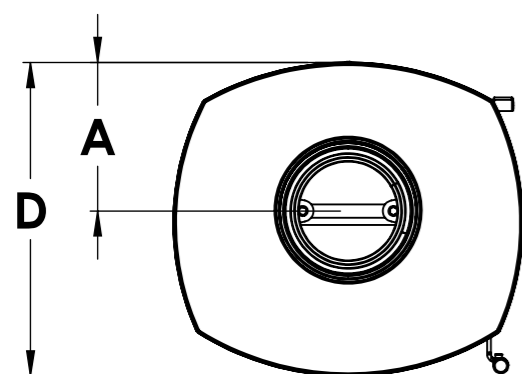

Serie	Scan-Line 7
Description	Scan-Line 7B with log-store

External fresh air from behind

External fresh air from behind Below from stove

External fresh air from below

Scan-Line 7B	A	B	D	H
Steel	195	462	415	1168
Stone top	196	470	416	1197
Stone	196	470	416	1198