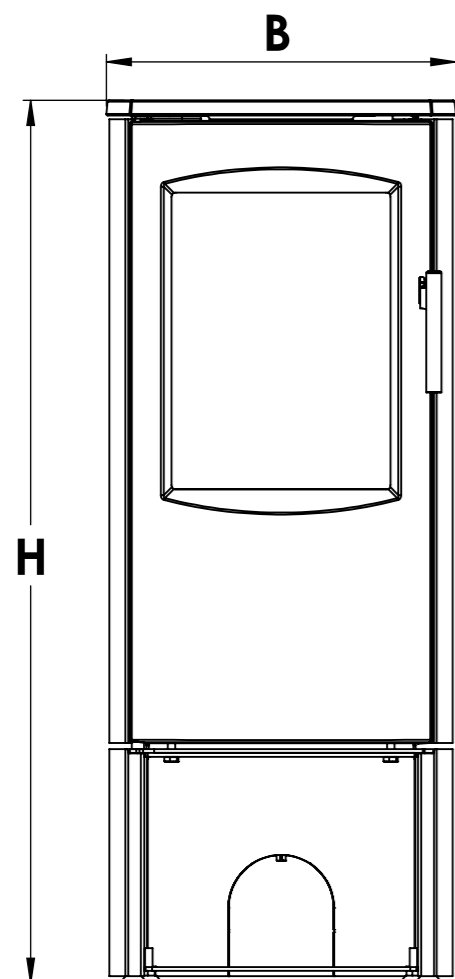

Serie	Scan-Line 7
Description	Scan-Line 7B with log-store

External fresh air from behind

External fresh air from behind Below from stove

External fresh air from below

Scan-Line 7B	A	B	D	H
Steel	195	462	415	1168
Stone top	196	470	416	1197
Stone	196	470	416	1198