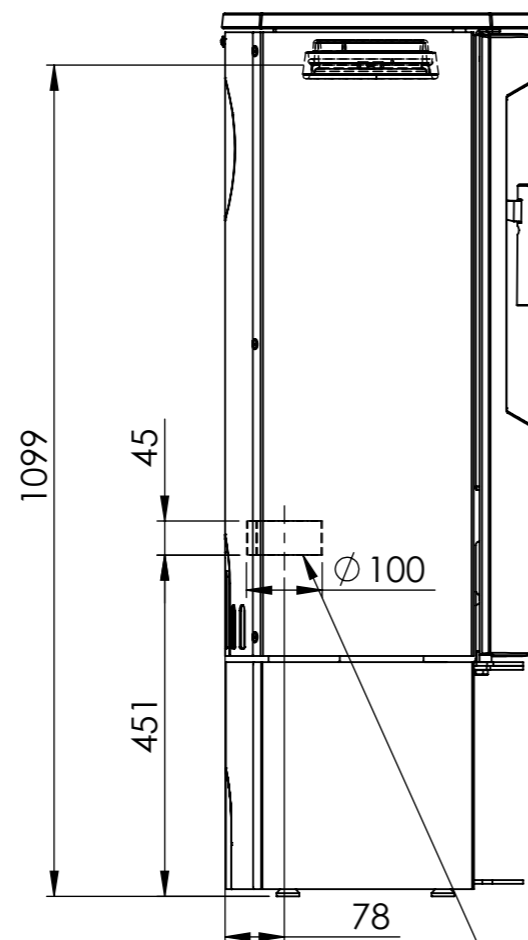

Serie	Scan-Line 7
Description	Scan-Line 7B with log-store

External fresh air from behind

External fresh air from behind Below from stove

External fresh air from below

Scan-Line 7B	A	B	D	H
Steel	195	462	415	1168
Stone top	196	470	416	1197
Stone	196	470	416	1198