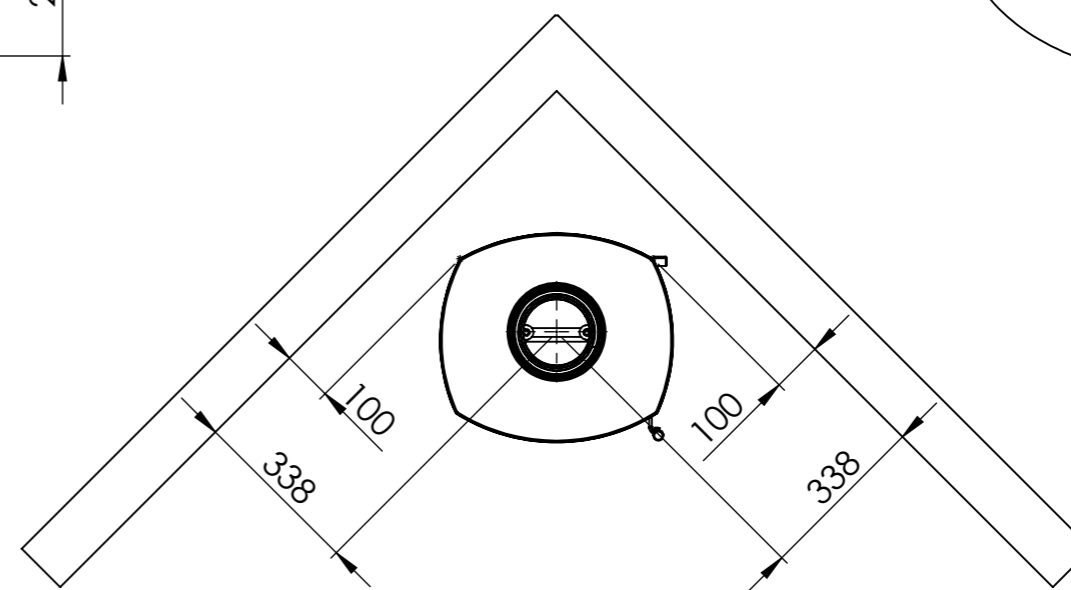

Serie	Scan-Line 7
Description	Scan-Line 7B with log-store

External fresh air from behind

External fresh air from behind Below from stove

External fresh air from below

Scan-Line 7B	A	B	D	H
Steel	195	462	415	1168
Stone top	196	470	416	1197
Stone	196	470	416	1198