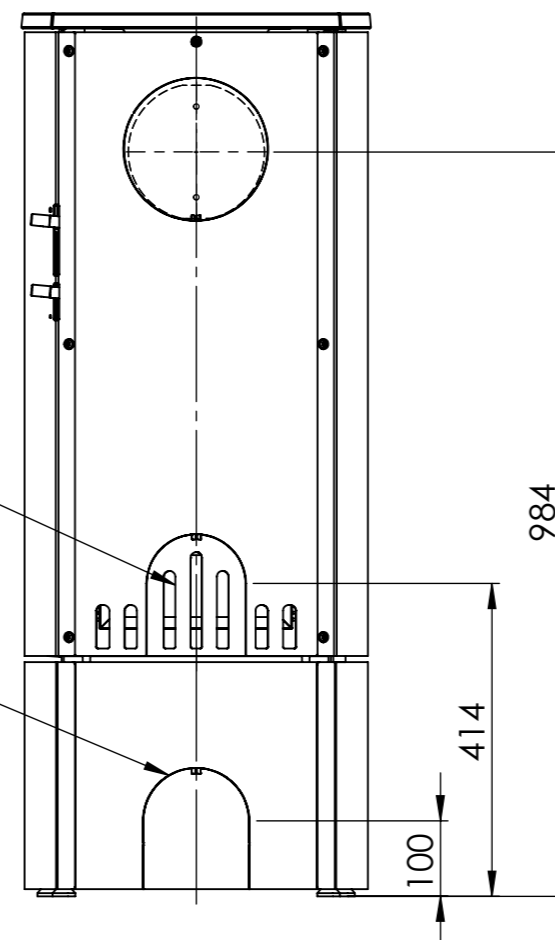

Serie	Scan-Line 7
Description	Scan-Line 7B with log-store

External fresh air from behind

External fresh air from behind Below from stove

External fresh air from below

Scan-Line 7B	A	B	D	H
Steel	195	462	415	1168
Stone top	196	470	416	1197
Stone	196	470	416	1198