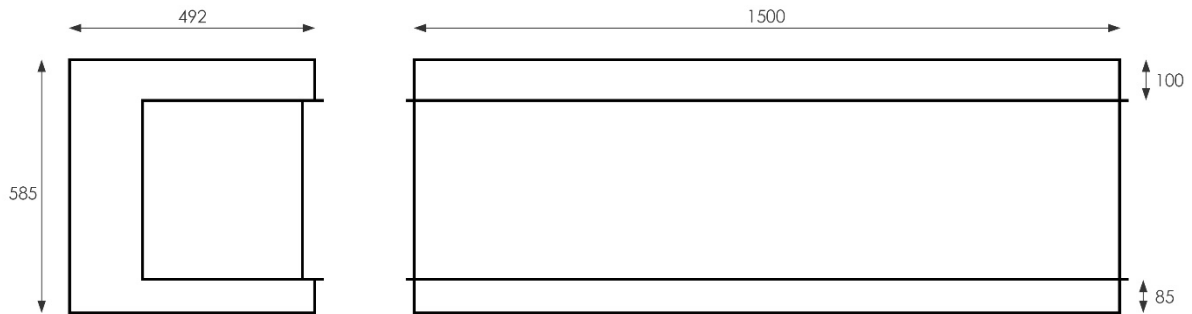

# SOLUS iX SERIES

**Electric fires featuring *TruBurn* ultra realistic flame effect.**

- Available in four sizes: 1m, 1.3m, 1.5m, 1.8m
- All models = height: 580mm, depth: 496mm
- All models come with options for front, corner or panoramic aspect
- New ultra-realistic TruBurn flame effect with options for flame colour, flame style, flame height, with or without smoke/sparks
- Our most realistic logs yet, with internal dynamic illumination to mimic charring/glow
- Independent control of illumination for fuel bed, logs and downlight with colour change and brightness settings
- Embering fuel bed
- Realistic sound effects with improved speaker system
- Utilises and builds upon the intuitive Solus remote control
- Full app control
- Comprehensive voice control of all functions using Alexa
- 1.8kW heat output and cool blow function
- Solus ambient light kit compatible

## iX15 Dimensions