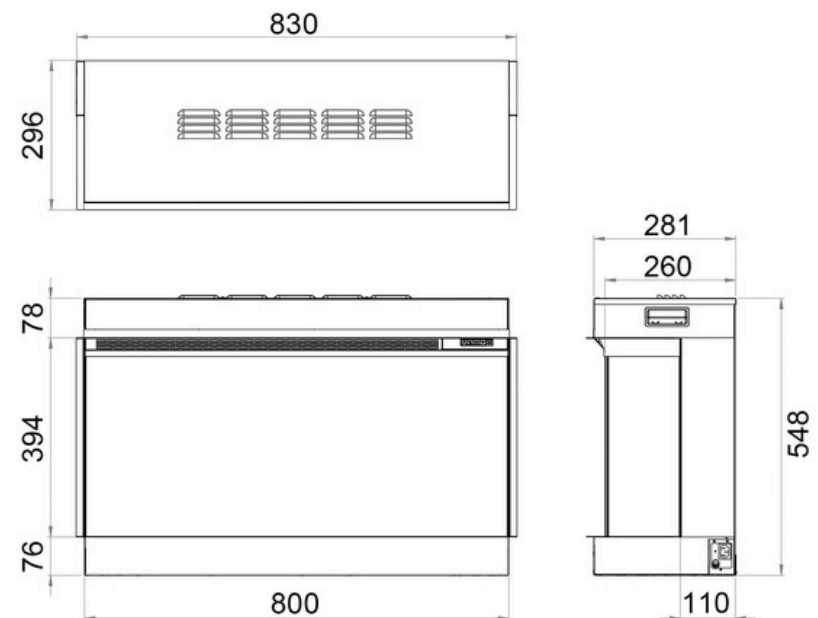

# Trimline 80E Solus

The Trimline 80E Solus electric fireplace is a stylish and contemporary addition to any home. Featuring a sleek, frameless design, it seamlessly integrates into modern interiors. The fireplace offers a stunning flame effect, available in multiple color options, and is enhanced by a crystal-clear glass bed.

- Mounting as Front / Corner / Panoramic model.
- Maximum heat output: 1.8kW
- Minimum heat output: 0.9kW or cool ventilation.
- Quick start heating and adaptive smart heating options.
- Crackling sounds of burning logs.
- Incl. six pre-programmed light themes.
- Wi-Fi connection for easy operation.
- Optional TriLight ambient lighting kit:  
RGB LED light strip, 3 metres, 15 colour modes.