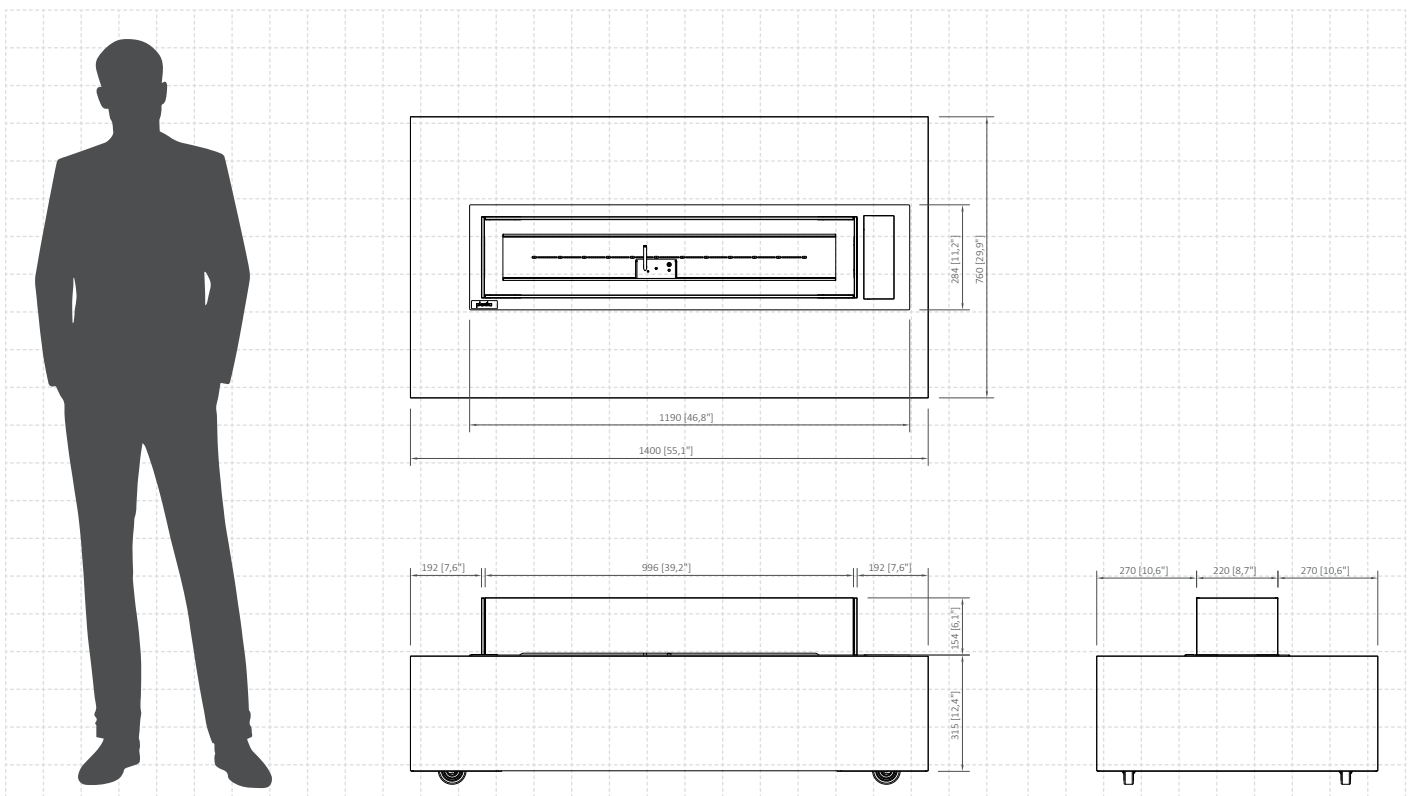

Cabo Daze Table

(BEV Technology®)

Fuel tank capacity	10.5 L
Maximum burn time	15 hours
Maximum heat output	9.4 kW
Minimum room cubature	94 m³
Flame height regulation	6 stages
Weight	84.0 kg
Fuel type	bioethanol 95 - 96,6%
Flue	not required
Air change rate	1 space volume per hour
Power supply	230 V
Finish	Dekton Daze, stainless steel
Materials	sintered ceramics, stainless steel, galvanized steel, toughened glass
Application	for outdoor and indoor use

CONTROL OPTIONS

included

included

'FLA3 NET-ZERO' APP

Control the fire with your smartphone!

All product specifications and data are subject to change without notice and are believed to be accurate as of the date hereof. Planika Sp. z o.o., its affiliates, agents, and employees, and all persons acting on its or their behalf (collectively, "Planika Sp. z o.o."), disclaim any and all liability for any errors, inaccuracies or incompleteness contained in any document or in any other disclosure relating to any product. To the maximum extent permitted by applicable law, Planika Sp. z o.o. disclaims any and all liability arising out of the application or use of any product. This document does not expand or otherwise modify Planika Sp. z o.o.'s terms and conditions of purchase, including but not limited to the warranty expressed therein. No license, express or implied, by estoppel or otherwise, to any intellectual property rights is granted by this document or by any conduct of Planika Sp. z o.o.. Customers using or selling Planika Sp. z o.o.'s products not expressly indicated for use in such applications do so entirely at their own risk and agree to fully indemnify Planika Sp. z o.o. for any damages arising or resulting from such use or sale. The images are indicative only.